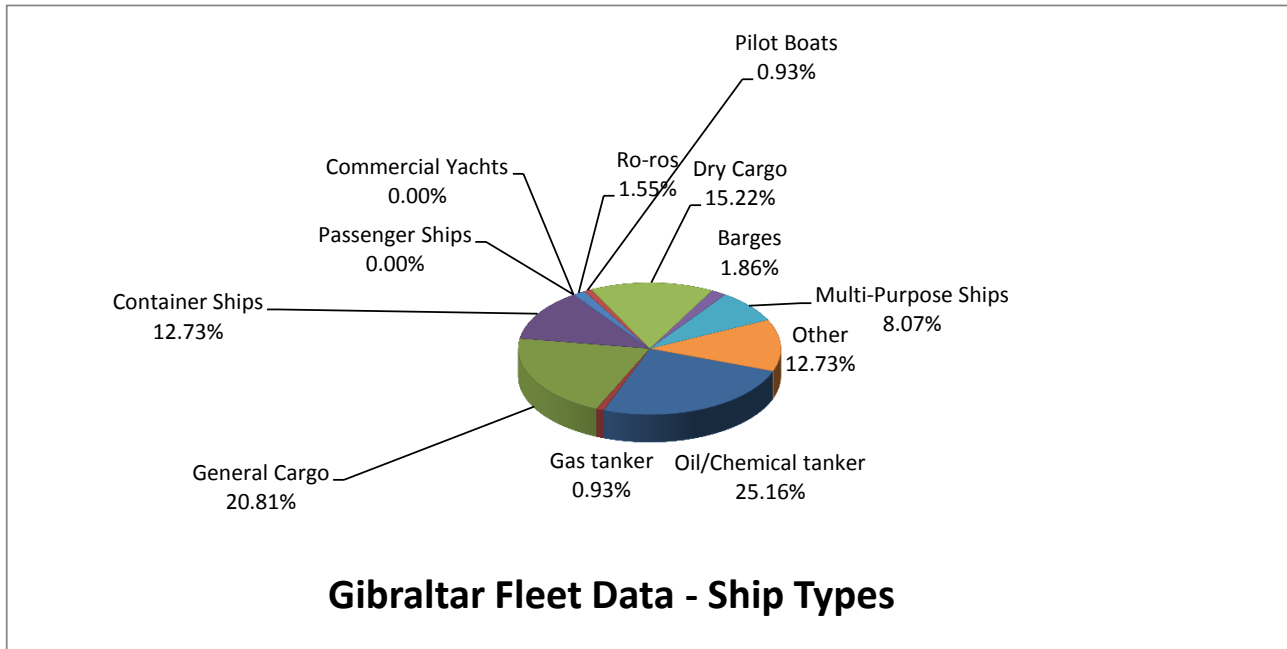

GIBRALTAR SHIP REGISTRY DATA

YEAR	NO. OF VESSELS	TOTAL GT
1997	27	330,000
1998	26	299,215
1999	39	529,542
2000	65	633,681
2001	93	751,402
2002	138	1,058,401
2003	170	1,041,597
2004	175	1,131,713
2005	187	1,173,552
2006	217	1,326,871
2007	249	1,486,500
2008	271	1,660,804
2009	309	2,267,583
2010	320	2,190,049
2011	311	2,165,149
2012	327	3,221,071
2013	332	3,380,089