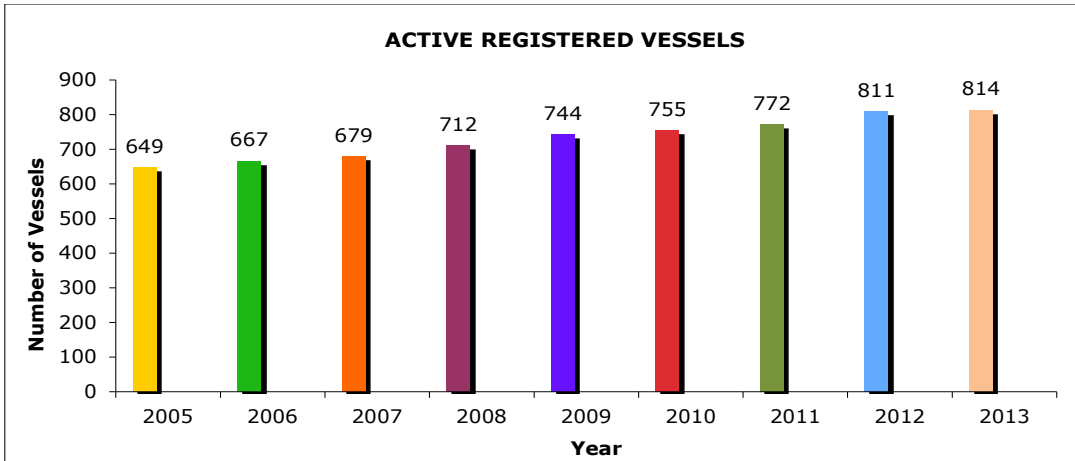

GIBRALTAR SHIP REGISTRY DATA

YEAR	NO. OF VESSELS	TOTAL GT
1997	27	330,000
1998	26	299,215
1999	39	529,542
2000	65	633,681
2001	93	751,402
2002	138	1,058,401
2003	170	1,041,597
2004	175	1,131,713
2005	187	1,173,552
2006	217	1,326,871
2007	249	1,486,500
2008	271	1,660,804
2009	309	2,267,583
2010	320	2,190,049
2011	311	2,165,149
2012	327	3,221,071
2013	332	3,380,089

GIBRALTAR YACHT REGISTRY DATA

Number of active registrations in the yacht register as at the 31st December.

Fleet composition