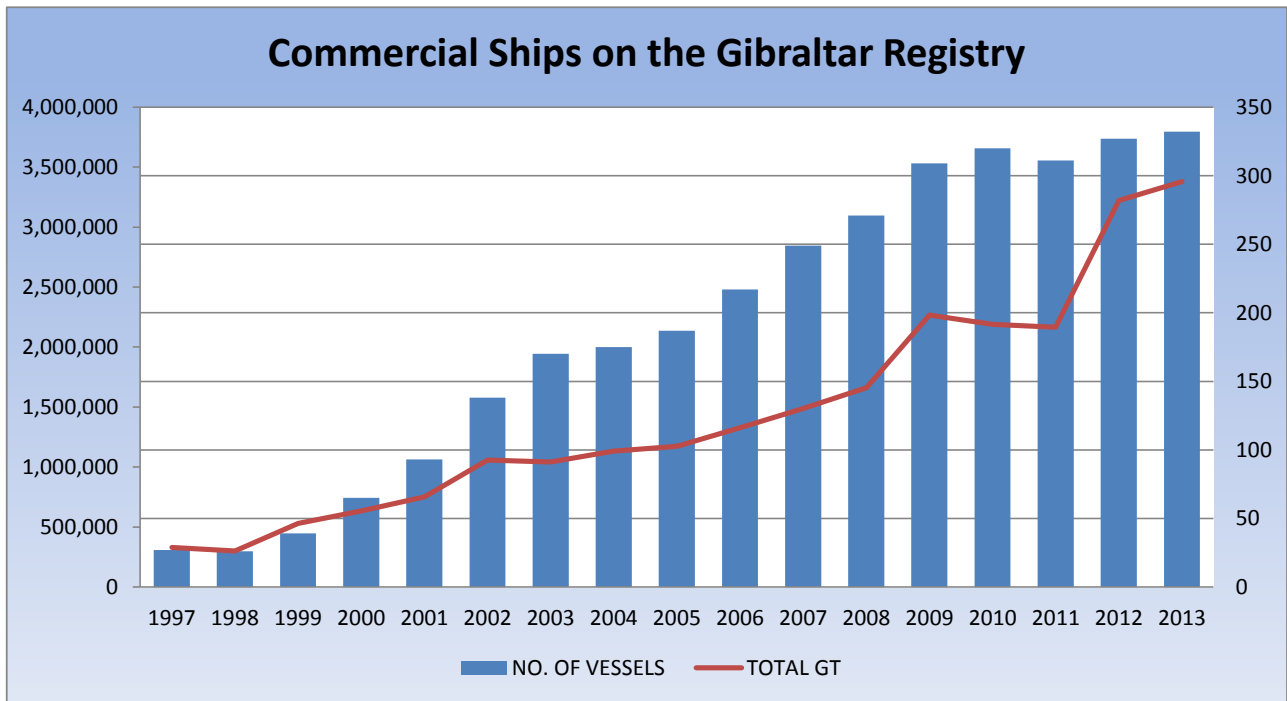

GIBRALTAR SHIP REGISTRY DATA

YEAR	NO. OF VESSELS	TOTAL GT
1997	27	330,000
1998	26	299,215
1999	39	529,542
2000	65	633,681
2001	93	751,402
2002	138	1,058,401
2003	170	1,041,597
2004	175	1,131,713
2005	187	1,173,552
2006	217	1,326,871
2007	249	1,486,500
2008	271	1,660,804
2009	309	2,267,583
2010	320	2,190,049
2011	311	2,165,149
2012	327	3,221,071
2013	332	3,380,089